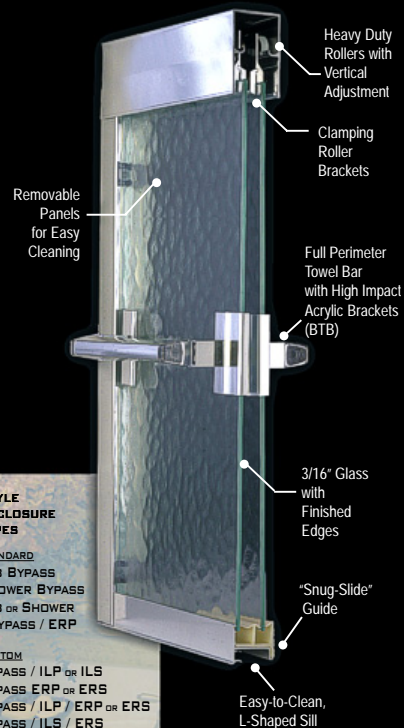

■ STYLE SERIES - 3/16"

STYLE ENCLOSURE TYPES

STANDARD
TUB BYPASS
SHOWER BYPASS
TUB OR SHOWER
BYPASS / ERP

CUSTOM
BYPASS / ILP OR ILS
BYPASS / ERP OR ERS
BYPASS / ILP / ERP OR ERS
BYPASS / ILS / ERS
BYPASS / NAG OR NAGSU
BYPASS / ILP / ERP OR ERS
... AND MORE