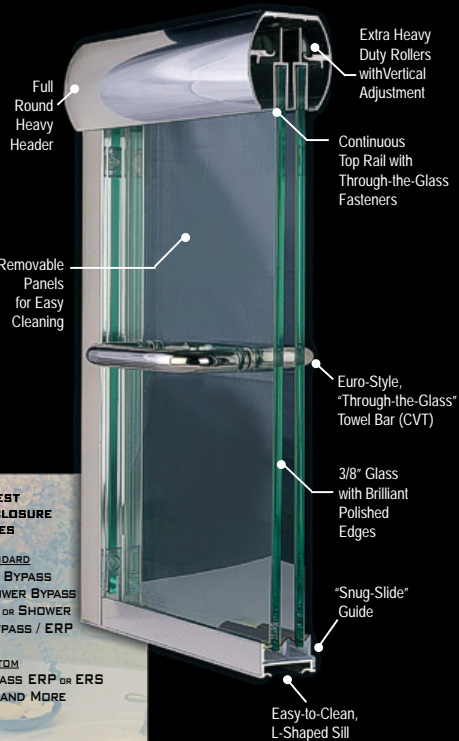

■ QUEST SERIES - 3/8"

QUEST ENCLOSURE TYPES

STANDARD
TUB BYPASS
SHOWER BYPASS
TUB OR SHOWER
BYPASS / ERP

CUSTOM
BYPASS / ILP OR ILS
BYPASS / ERP OR ERS
... AND MORE