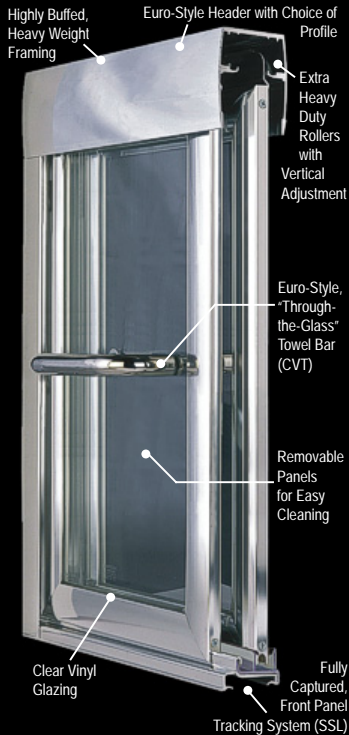

### PROVINCIAL PRESTIGE ENCLOSURE TYPES

STANDARD  
TUB BYPASS  
SHOWER BYPASS  
TUB OR SHOWER BYPASS/ERP

CUSTOM  
BYPASS / ERP OR ERS  
... AND MORE